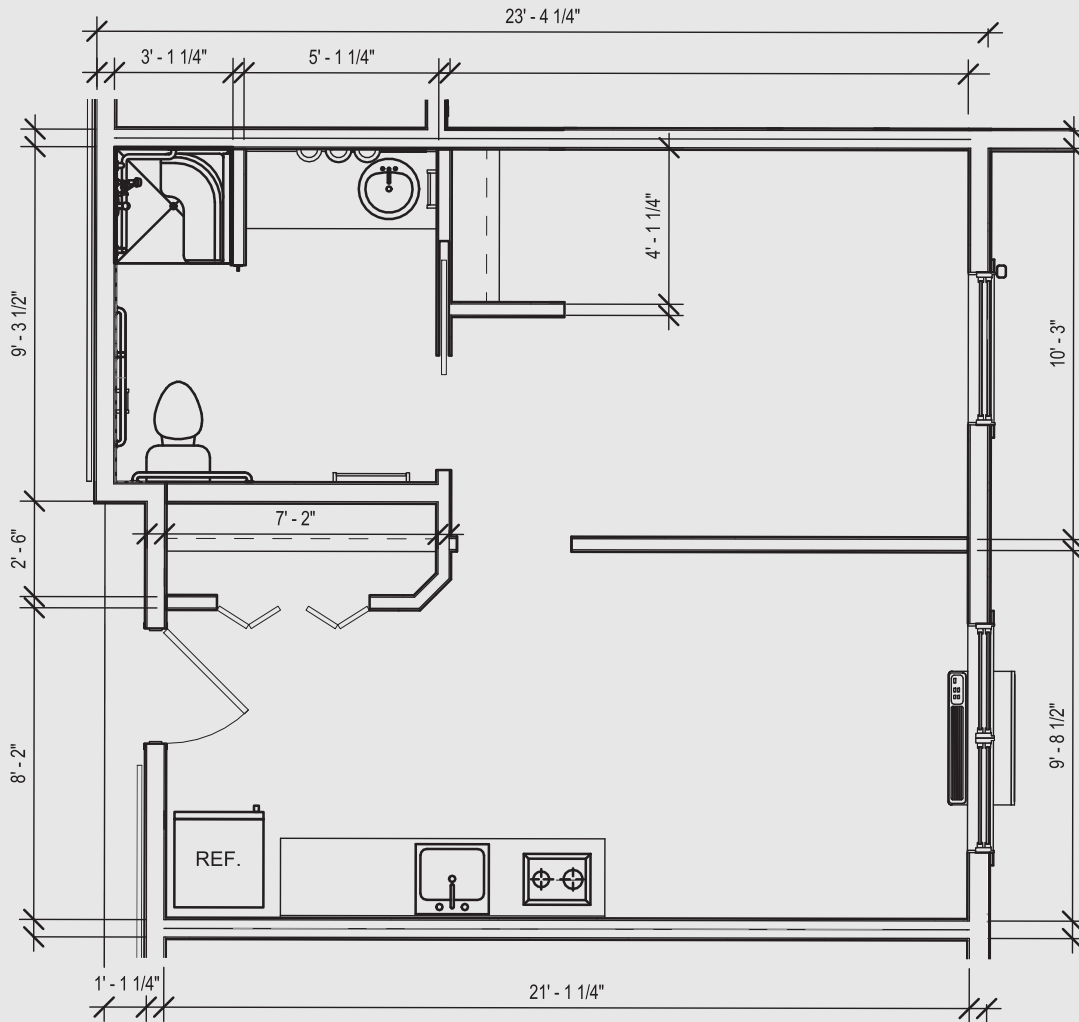

ASSISTED LIVING

1 BEDROOM | 1 BATHROOM

KOCHSENIORLIVING.COM

1

1

419
SQ FT

FEATURES

- Modern Finishes
- Kitchenette
 - Hotplate
 - Refrigerator
- Large Closets
- Full Bathroom
 - Walk-In Shower
- Dual Heating & Cooling Units