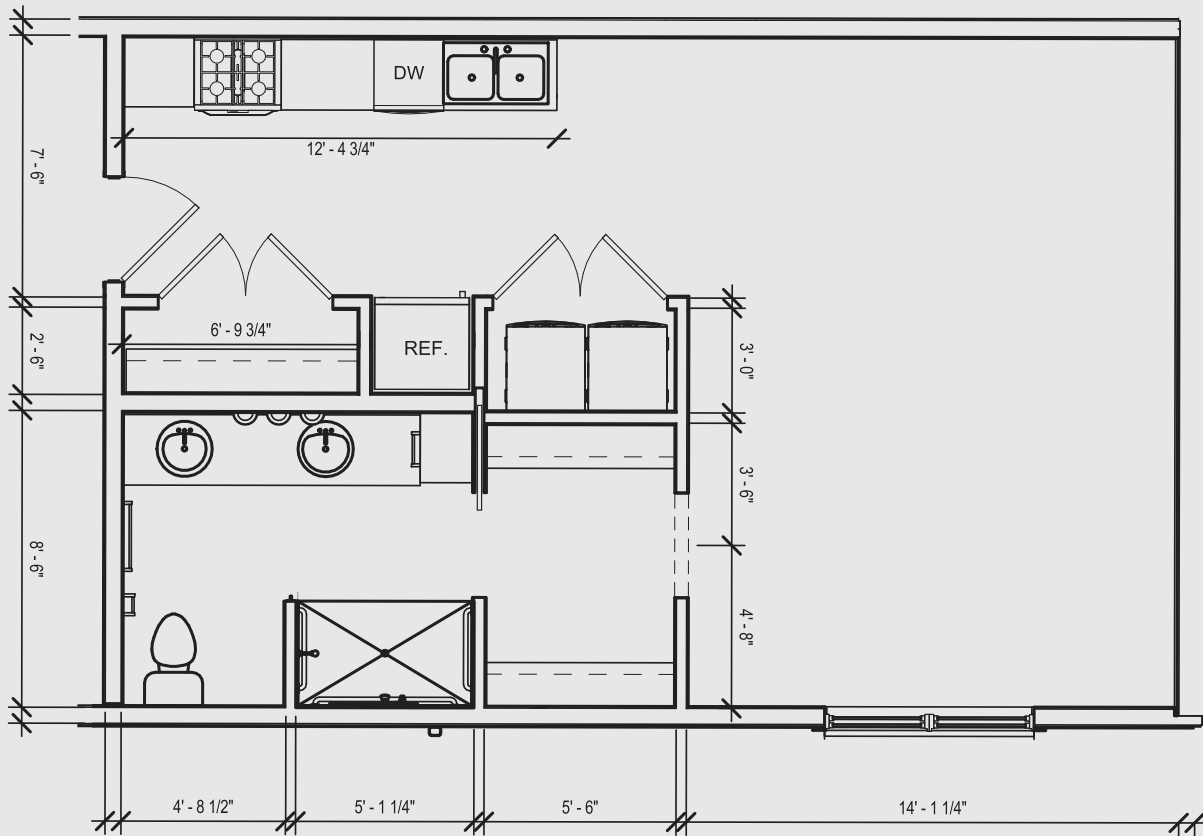

INDEPENDENT LIVING

STUDIO | 1 BATHROOM

Koch
SENIOR LIVING
HME Care

KOCHSENIORLIVING.COM

STUDIO

1

558
SQ FT

FEATURES

- Modern Finishes
- Full Kitchen
 - Refrigerator
 - Dishwasher
 - Electric Over & Range
- In-Unit Washer & Dryer
- Walk-through Closet
- Full Bathroom
 - Walk-In Shower
 - Linen Closet
 - Double Vanity
- Dual Heating & Cooling Units throughout