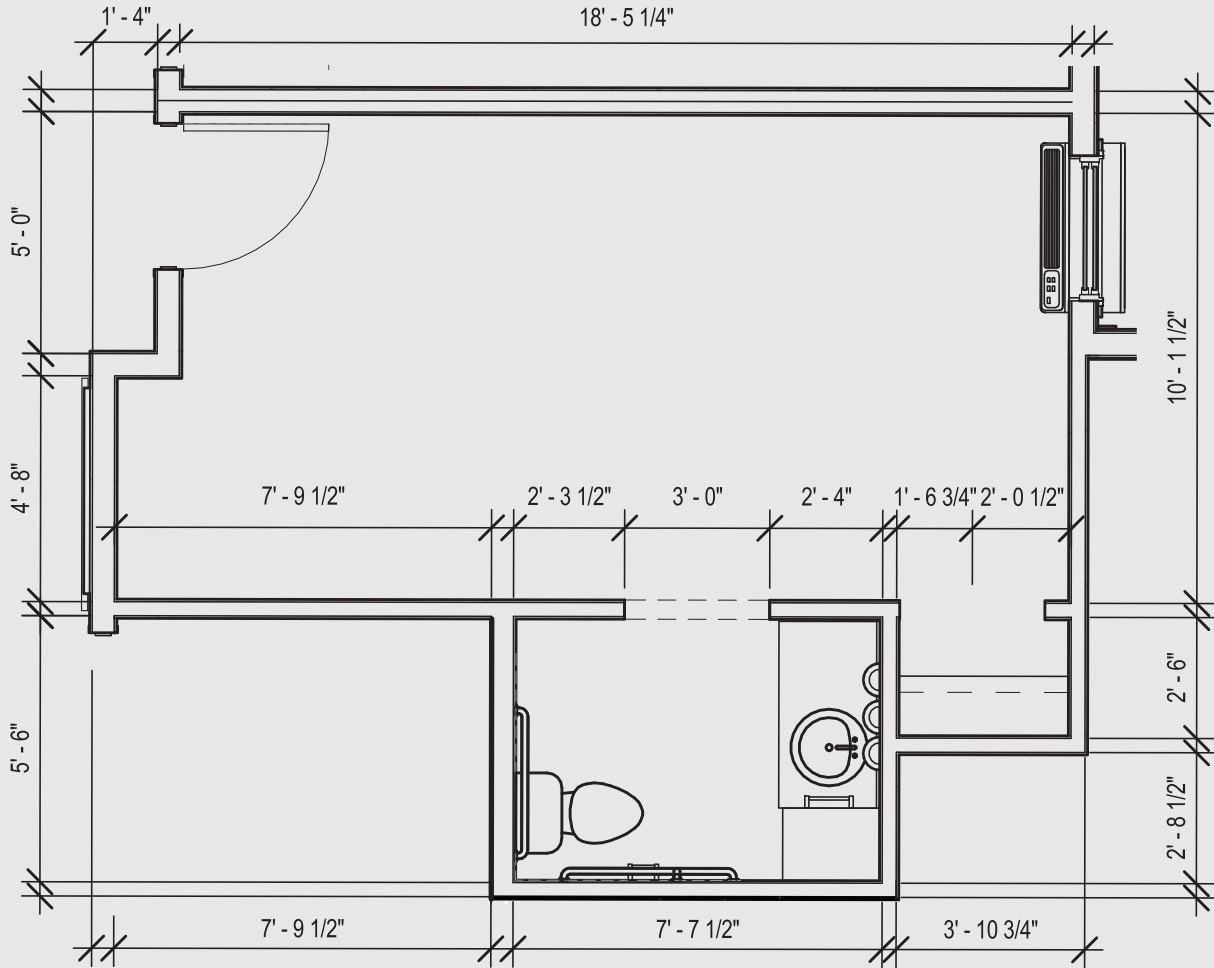

## STUDIO | HALF BATHROOM

KOCHSENIORLIVING.COM

STUDIO

1/2

241  
SQ FT