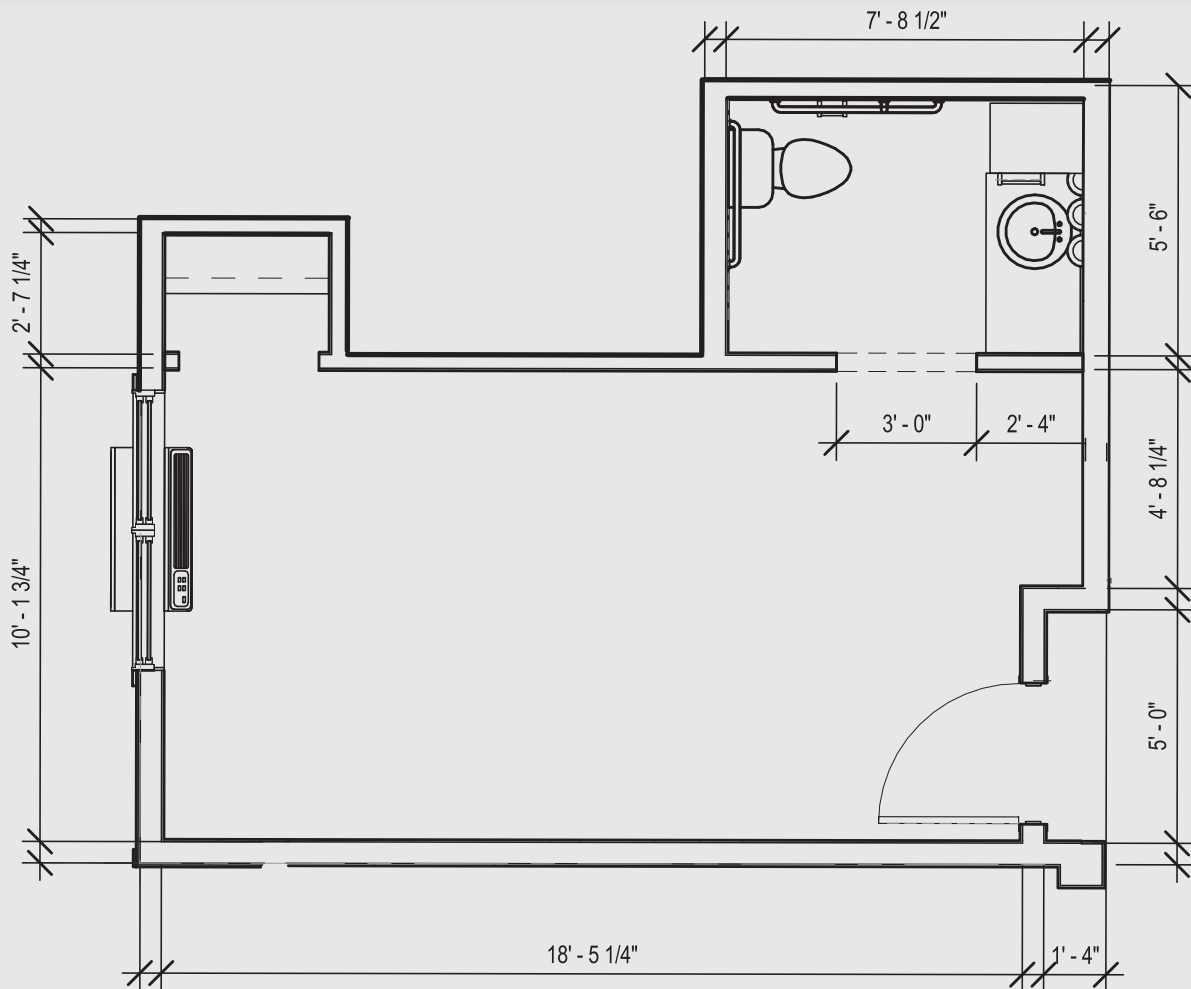

MEMORY CARE

STUDIO | HALF BATHROOM

STUDIO

1/2

242
SQ FT

FEATURES

- Secure Room Entry with *CarePredict*
- Large Closet
- Half Bathroom
- Dual Heating & Cooling Unit