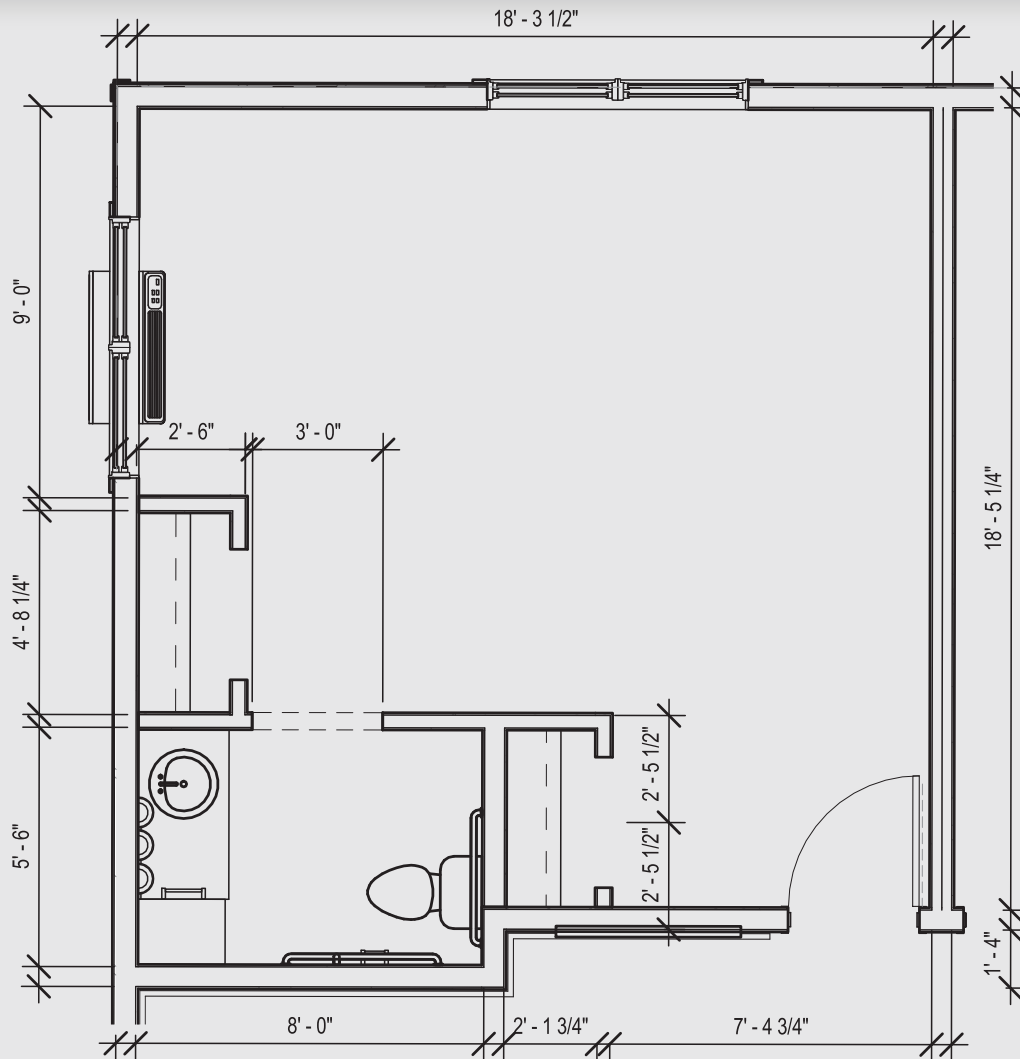

MEMORY CARE

STUDIO | HALF BATHROOM

KOCHSENIORLIVING.COM

STUDIO

1/2

337
SQ FT

FEATURES

- Secure Room Entry with *CarePredict*
- Large Closet
- Half Bathroom
- Dual Heating & Cooling Unit